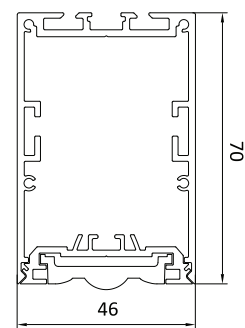

divinity lights

Quick Info

CRI ≥ 80/ 90/ 95

3000K/ 4000K/ 5700K/ 6500K

Tunable White 2700K-6500K

Up to 100lm/W

ON-OFF/ON-OFF (FLICKER FREE)

DALI-2 / DALI-2 DT8 / D4i / DALI +

POE (Power Over Ethernet)

SDCM<3

Lens

L70 @ 50,000h

Aluminium

Types

Pendant / Surface / Recessed

Single Line Diagram